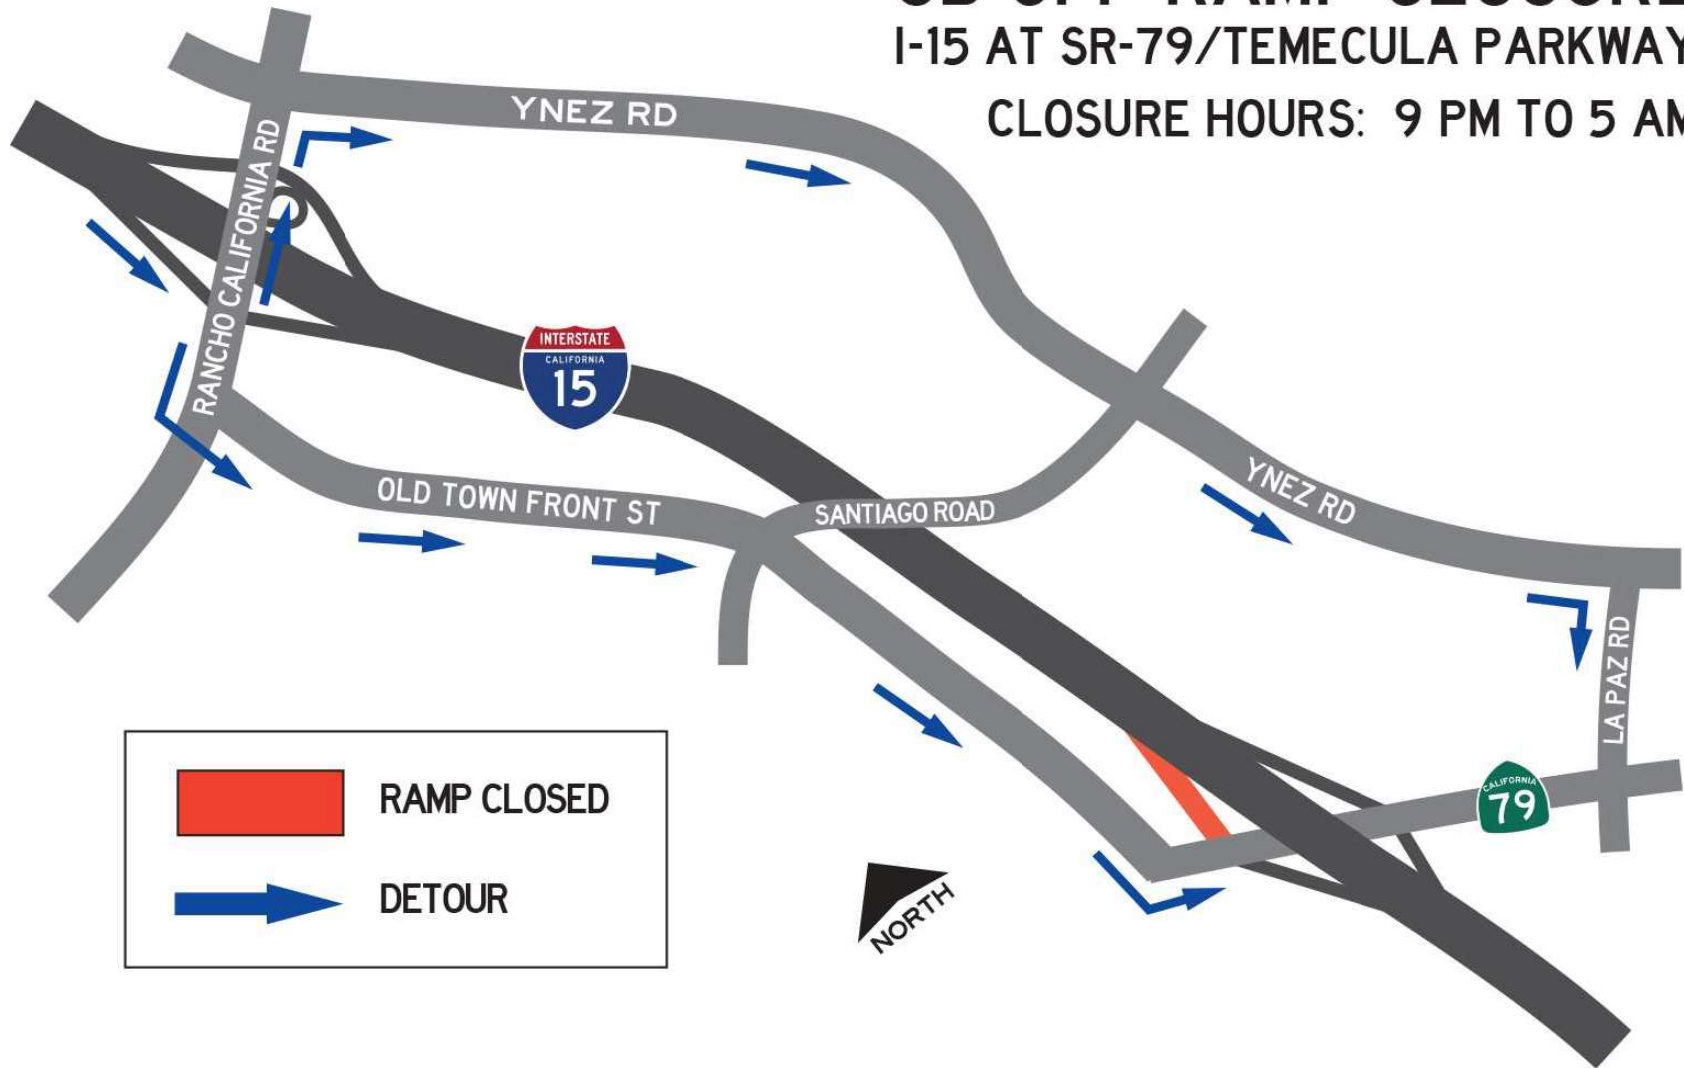

DETOUR 1

NB OFF-RAMP CLOSURE

I-15 AT SR-79/TEMECULA PARKWAY

CLOSURE HOURS: 9 PM TO 5 AM

DETOUR 2

NB ON-RAMP CLOSURE

I-15 AT SR-79/TEMECULA PARKWAY

CLOSURE HOURS: 9 PM TO 5 AM

	RAMP CLOSED
	DETOUR

DETOUR 3

SB OFF-RAMP CLOSURE

I-15 AT SR-79/TEMECULA PARKWAY

CLOSURE HOURS: 9 PM TO 5 AM

DETOUR 4

SB ON-RAMP CLOSURE

I-15 AT SR-79/TEMECULA PARKWAY

CLOSURE HOURS: 9 PM TO 5 AM

DETOUR 5

SR-79 CLOSURE AT I-15

CLOSURE HOURS: 9 PM TO 5 AM