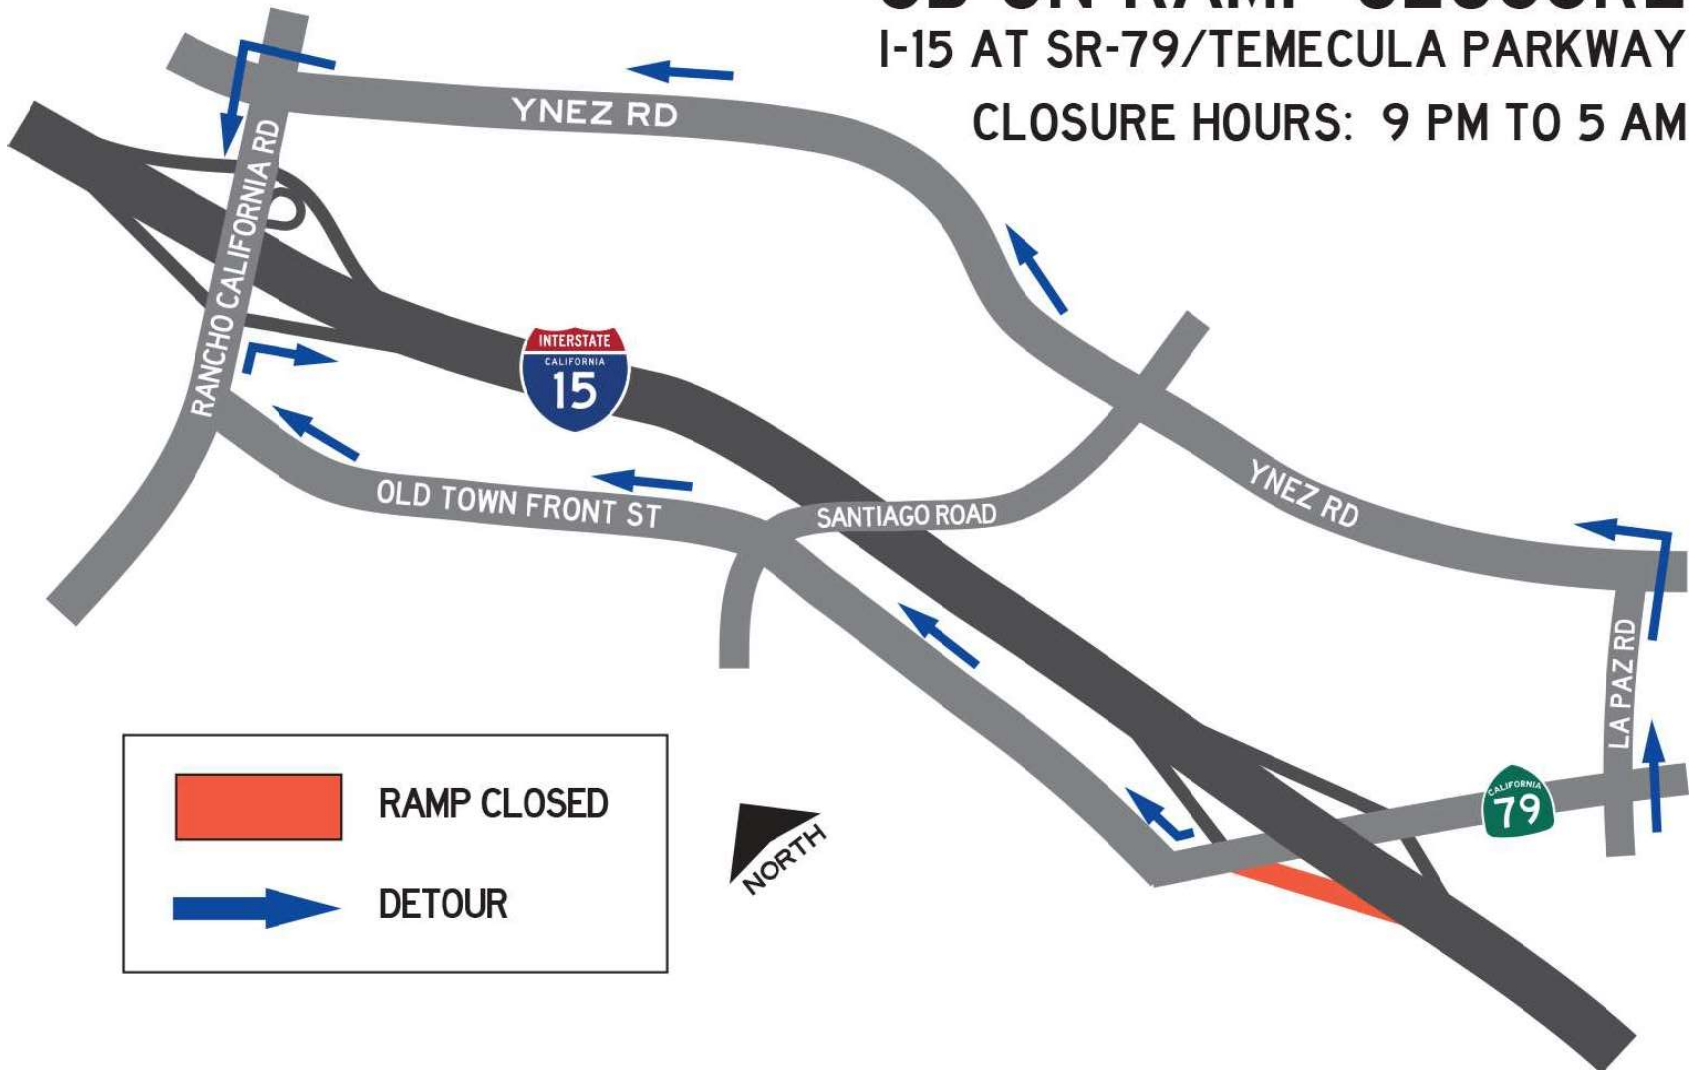

DETOUR 1

NB OFF-RAMP CLOSURE

I-15 AT SR-79/TEMECULA PARKWAY

CLOSURE HOURS: 9 PM TO 5 AM

DETOUR 2

NB ON-RAMP CLOSURE

I-15 AT SR-79/TEMECULA PARKWAY

CLOSURE HOURS: 9 PM TO 5 AM

	RAMP CLOSED
	DETOUR

DETOUR 3

SB OFF-RAMP CLOSURE

I-15 AT SR-79/TEMECULA PARKWAY

CLOSURE HOURS: 9 PM TO 5 AM

DETOUR 4

SB ON-RAMP CLOSURE

I-15 AT SR-79/TEMECULA PARKWAY

CLOSURE HOURS: 9 PM TO 5 AM

DETOUR 5

SR-79 CLOSURE AT I-15

CLOSURE HOURS: 9 PM TO 5 AM