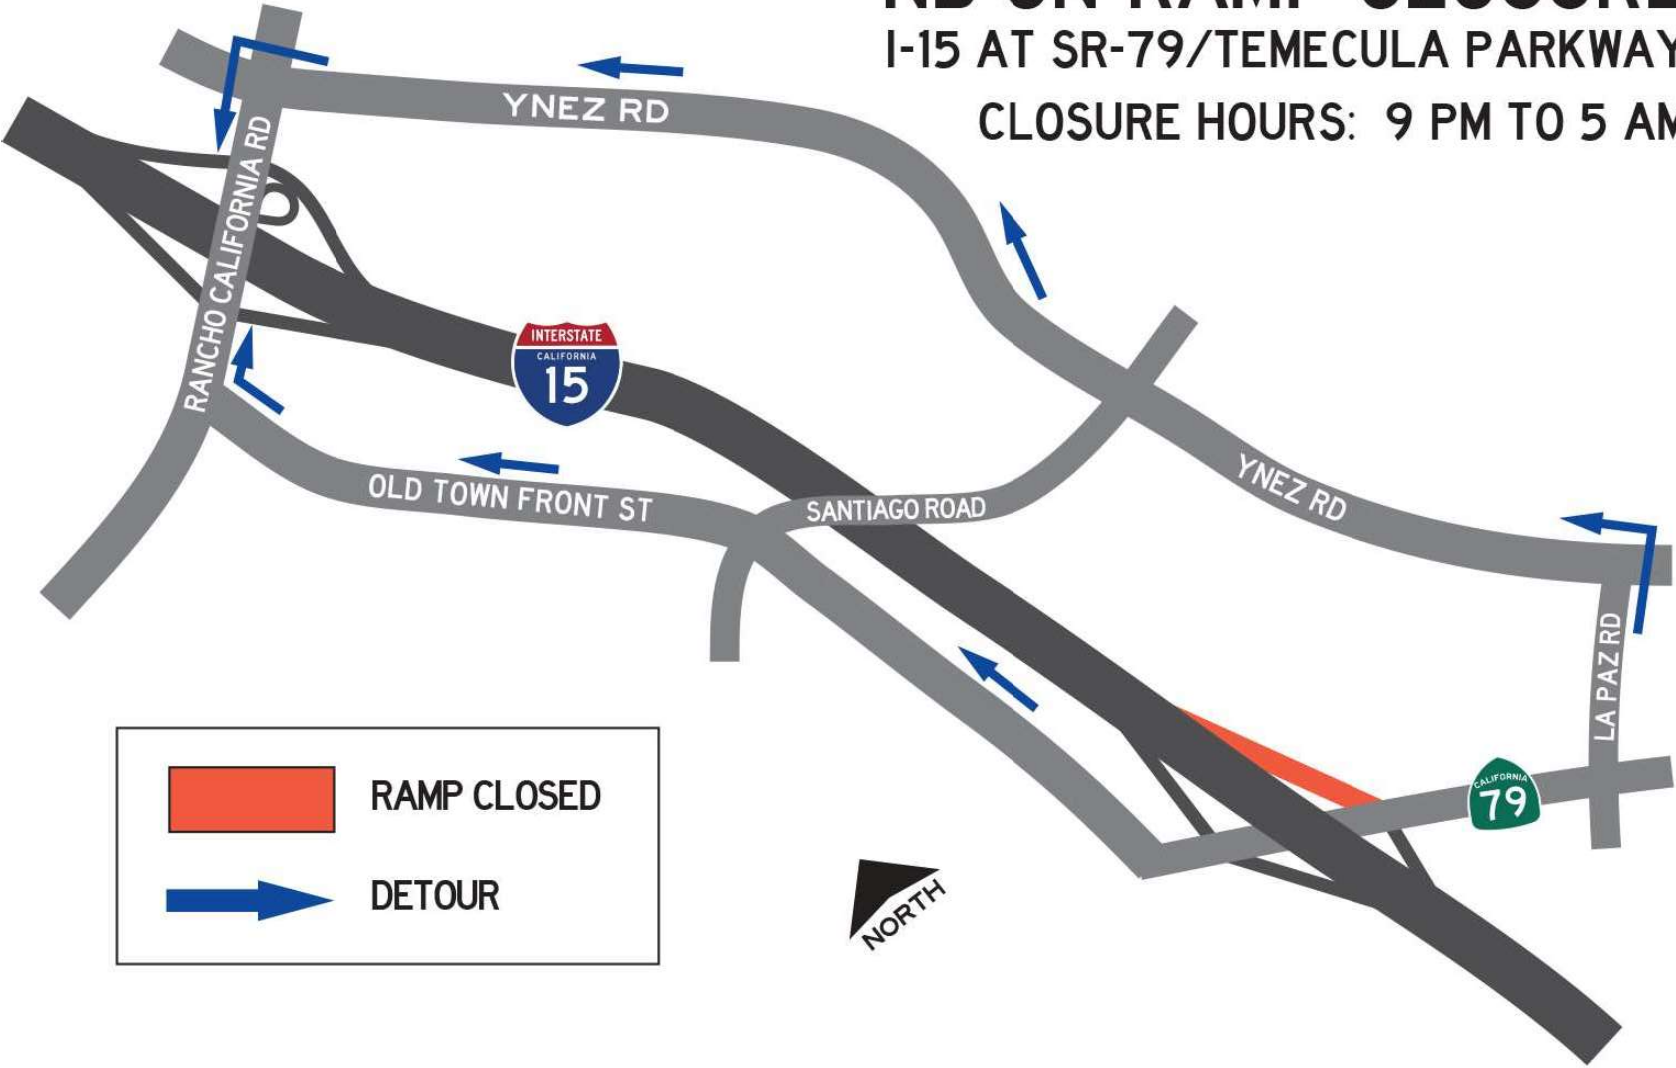

DETOUR 1

NB OFF-RAMP CLOSURE

I-15 AT SR-79/TEMECULA PARKWAY

CLOSURE HOURS: 9 PM TO 5 AM

DETOUR 2

NB ON-RAMP CLOSURE

I-15 AT SR-79/TEMECULA PARKWAY

CLOSURE HOURS: 9 PM TO 5 AM

	RAMP CLOSED
	DETOUR

DETOUR 3

SB OFF-RAMP CLOSURE

I-15 AT SR-79/TEMECULA PARKWAY

CLOSURE HOURS: 9 PM TO 5 AM

DETOUR 4

SB ON-RAMP CLOSURE

I-15 AT SR-79/TEMECULA PARKWAY

CLOSURE HOURS: 9 PM TO 5 AM

DETOUR 5

SR-79 CLOSURE AT I-15

CLOSURE HOURS: 9 PM TO 5 AM