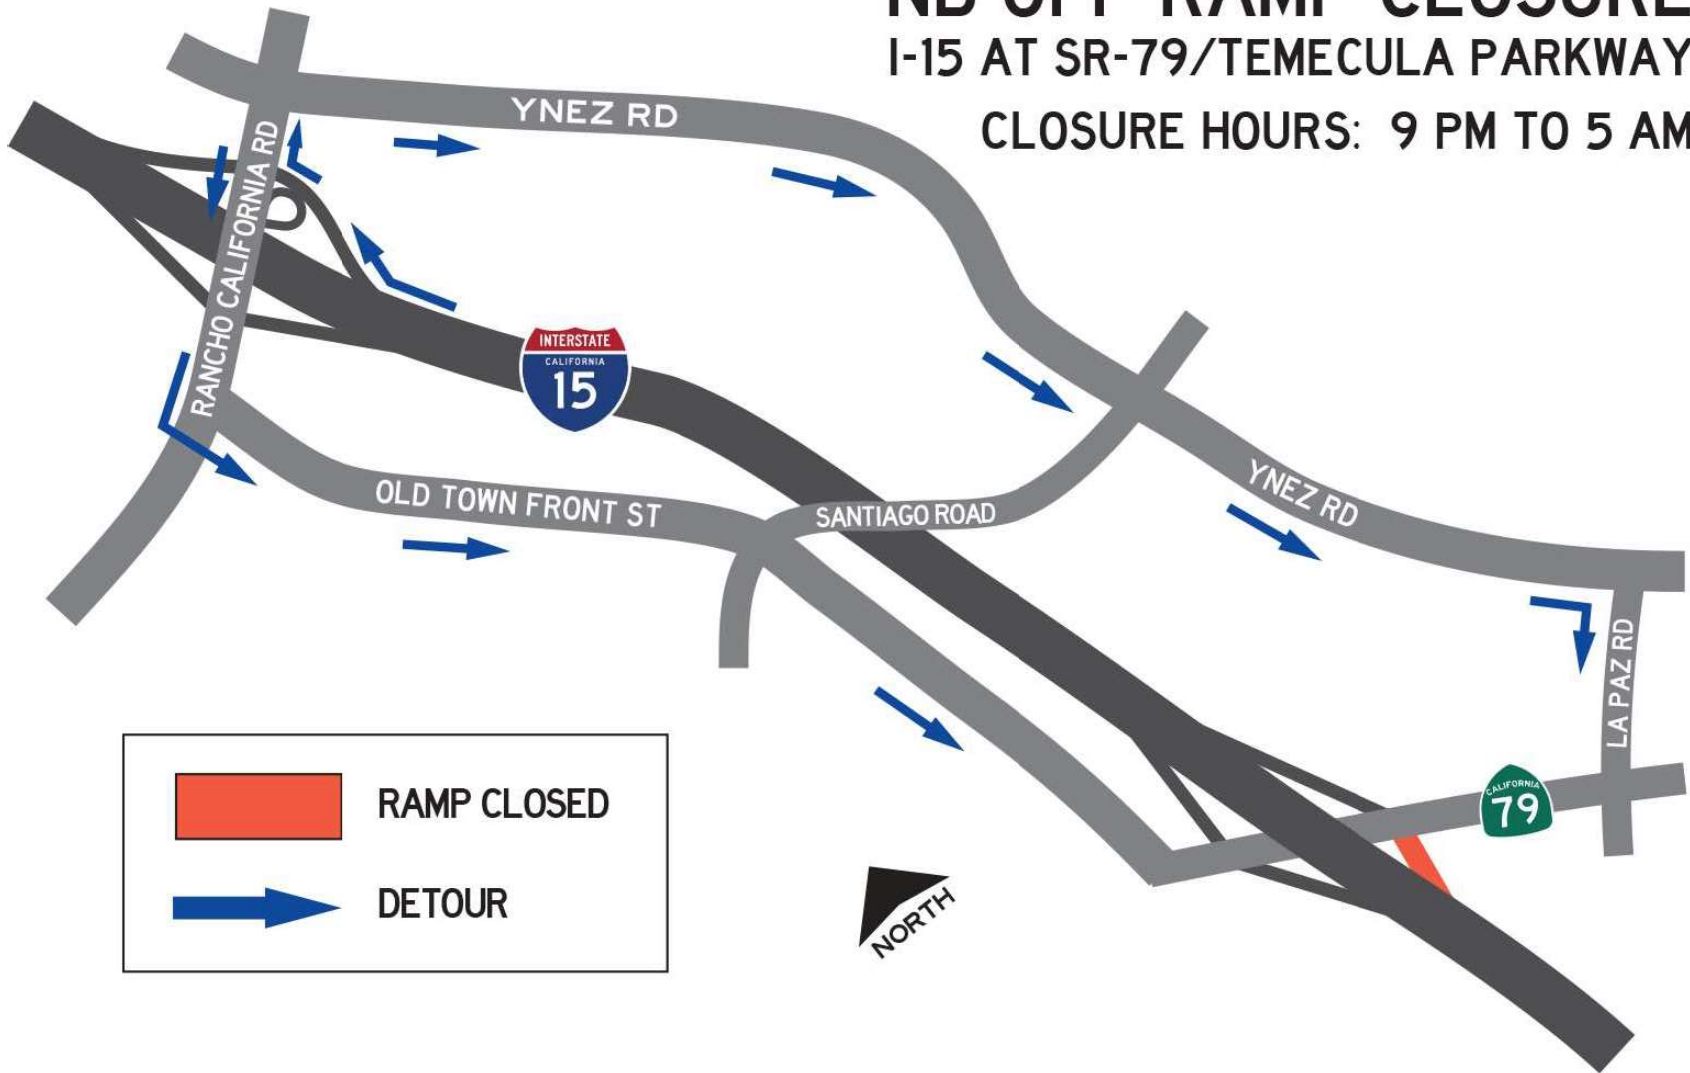

DETOUR 1

NB OFF-RAMP CLOSURE

I-15 AT SR-79/TEMECULA PARKWAY

CLOSURE HOURS: 9 PM TO 5 AM

DETOUR 2

NB ON-RAMP CLOSURE

I-15 AT SR-79/TEMECULA PARKWAY

CLOSURE HOURS: 9 PM TO 5 AM

	RAMP CLOSED
	DETOUR

DETOUR 3

SB OFF-RAMP CLOSURE

I-15 AT SR-79/TEMECULA PARKWAY

CLOSURE HOURS: 9 PM TO 5 AM

DETOUR 4

SB ON-RAMP CLOSURE

I-15 AT SR-79/TEMECULA PARKWAY

CLOSURE HOURS: 9 PM TO 5 AM

DETOUR 5

SR-79 CLOSURE AT I-15

CLOSURE HOURS: 9 PM TO 5 AM